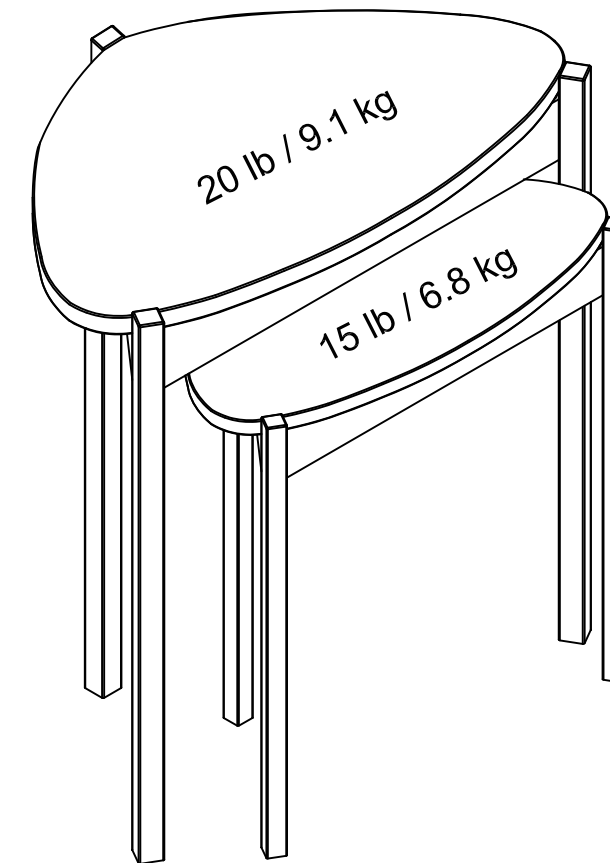

# 3307196COM -Nesting Tables

Finish:Walnut/Gun metal

Overall Product Size:  
23.8" W x 15.7" D x 24" H  
60.5cmW x 40cmD x 61cmH  
17.7" W x 11.3" D x 20.9" H  
45cmW x 28.7cmD x 53cmH

Wood Breakdown:  
MDF 0 %, PB 15 %.  
Total storage:1.7 cubic feet

Maximum Weight Capacities  
Unit Weight: 14.24 lbs. (6.46 kg)