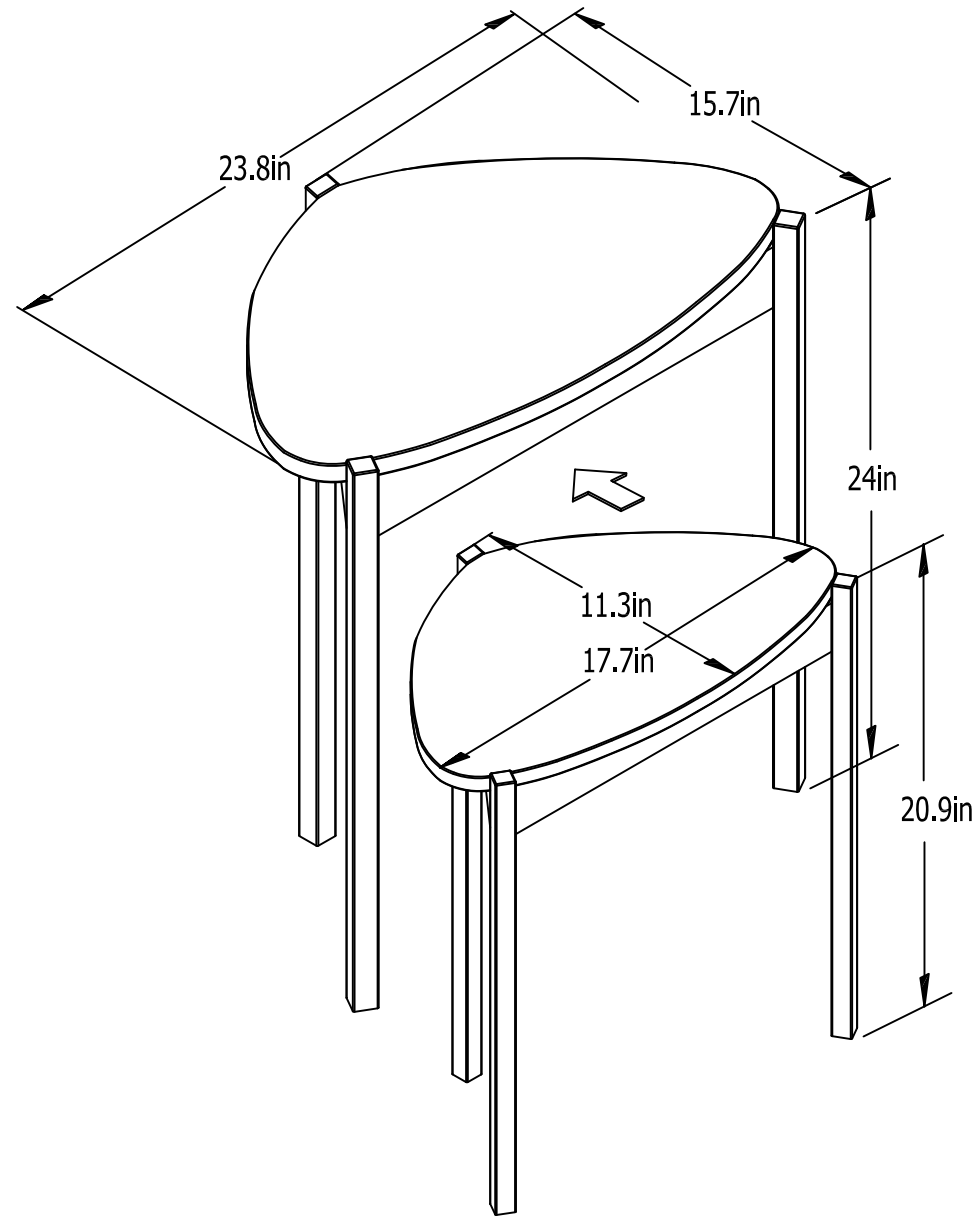

# 3307196COM -Nesting Tables

Finish:Walnut/Gun metal

Overall Product Size:  
23.8" W x 15.7" D x 24" H  
60.5cmW x 40cmD x 61cmH  
17.7" W x 11.3" D x 20.9" H  
45cmW x 28.7cmD x 53cmH

Wood Breakdown:  
MDF 0 %, PB 15 %.  
Total storage:1.7 cubic feet

Maximum Weight Capacities  
Unit Weight: 14.24 lbs. (6.46 kg)